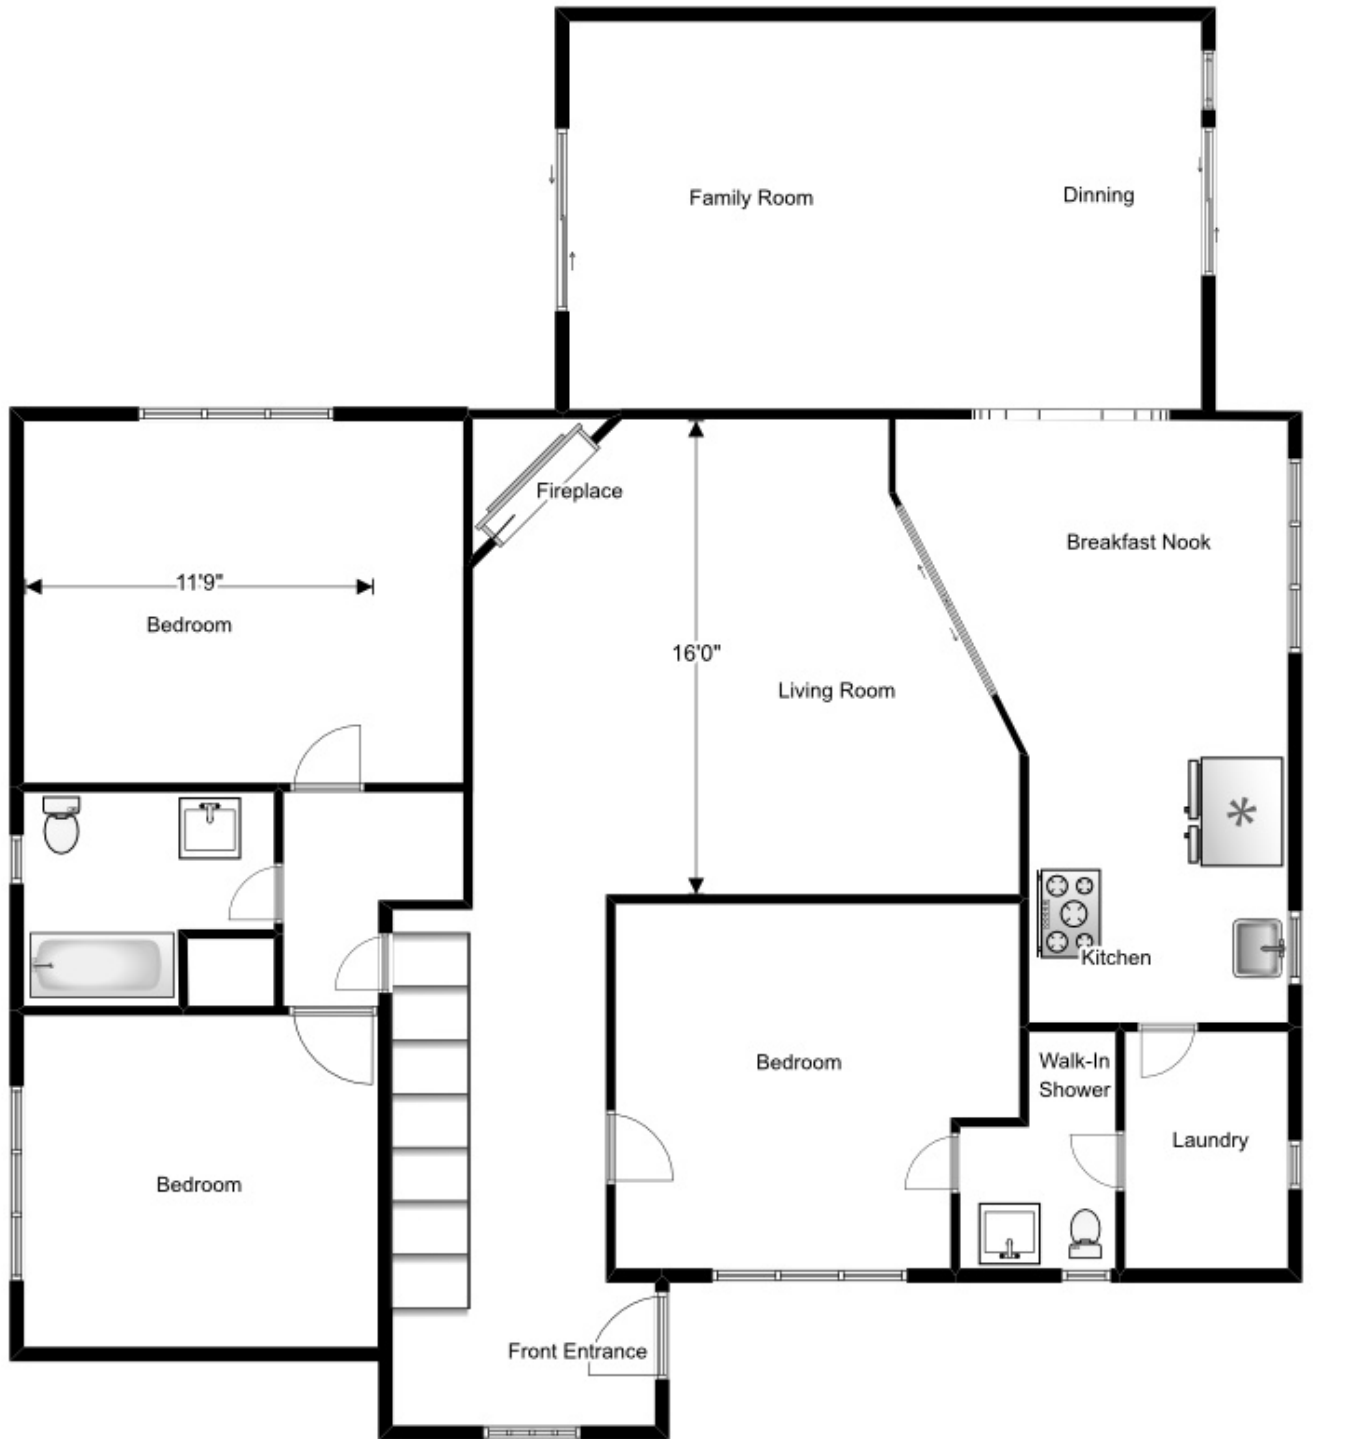

1766 S. Orange Ave. Monterey Park CA 91755
First Floor

All information deemed reliable but not guaranteed. All measurements and drawings are approximate only. All parties are advised to verify square footage and all information herein with appropriate professional(s) and bears all risk for any inaccuracies.

Garage