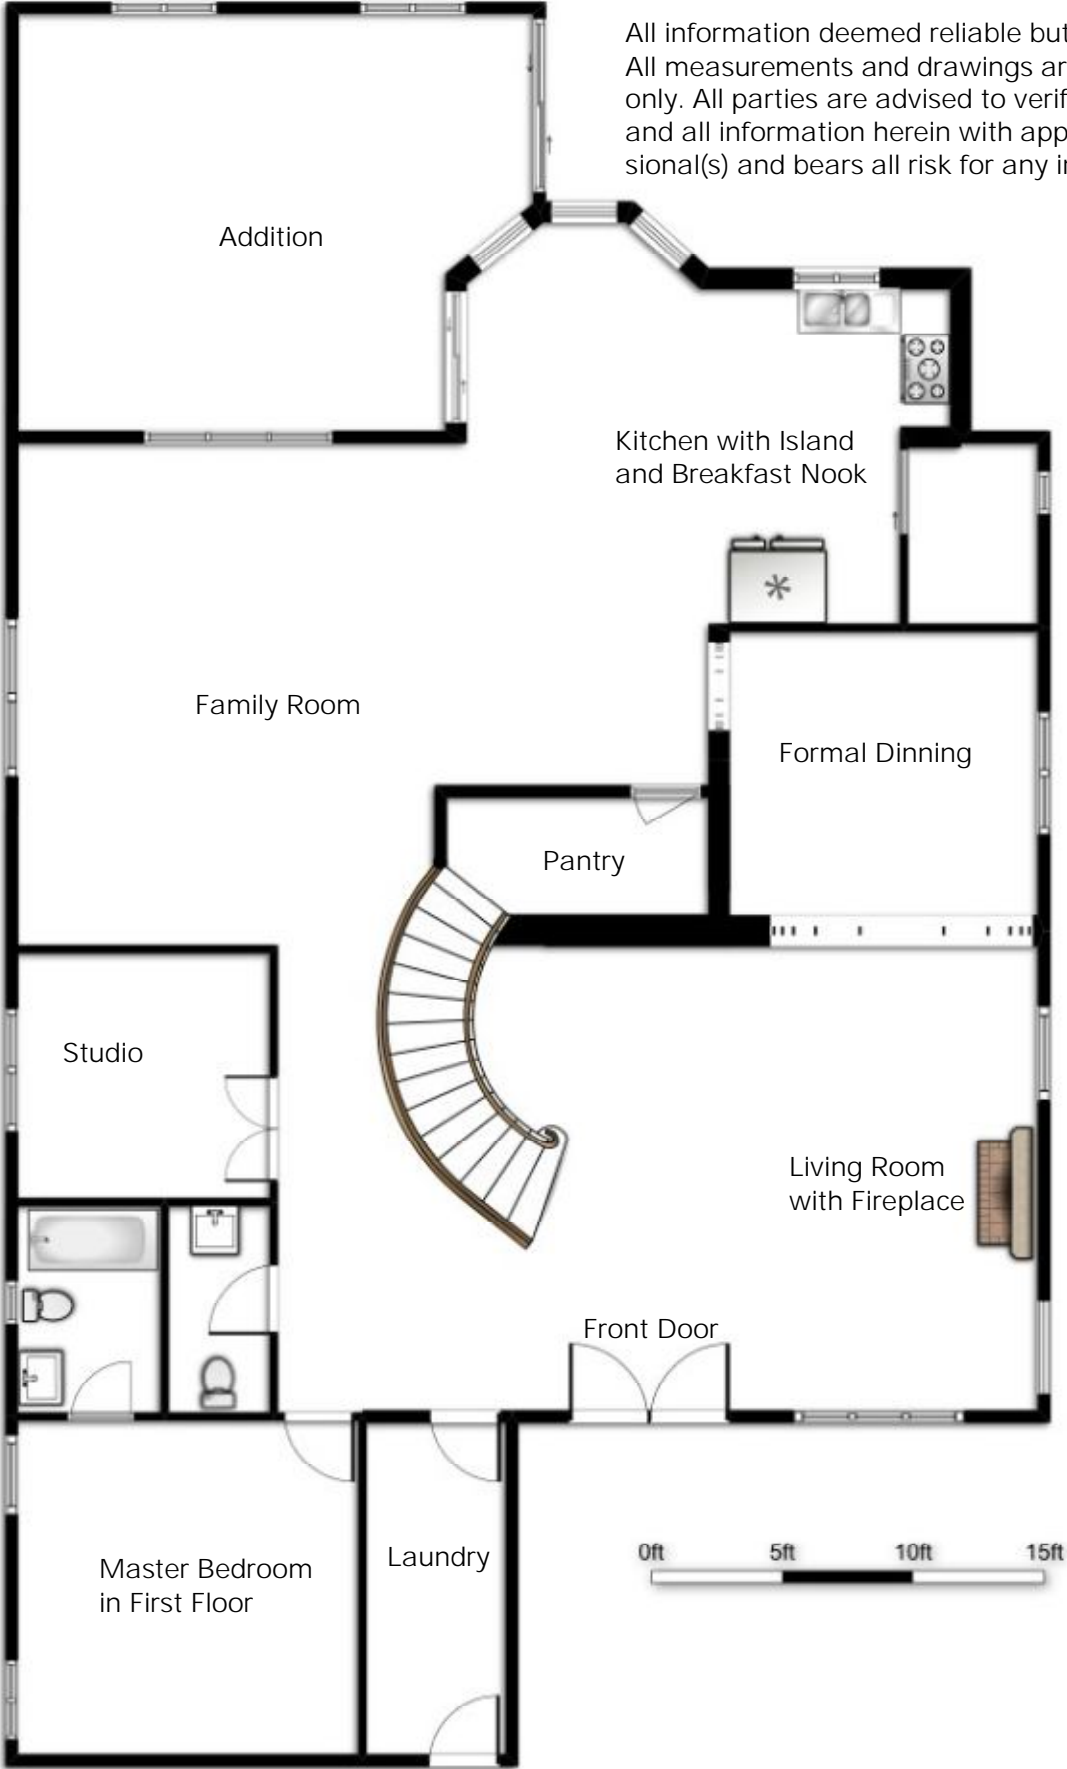

6137 N Muscatel Ave. San Gabriel CA 91775
First Floor

All information deemed reliable but not guaranteed.
All measurements and drawings are approximates
only. All parties are advised to verify square footage
and all information herein with appropriate profes-
sional(s) and bears all risk for any inaccuracies.

Access to Garage